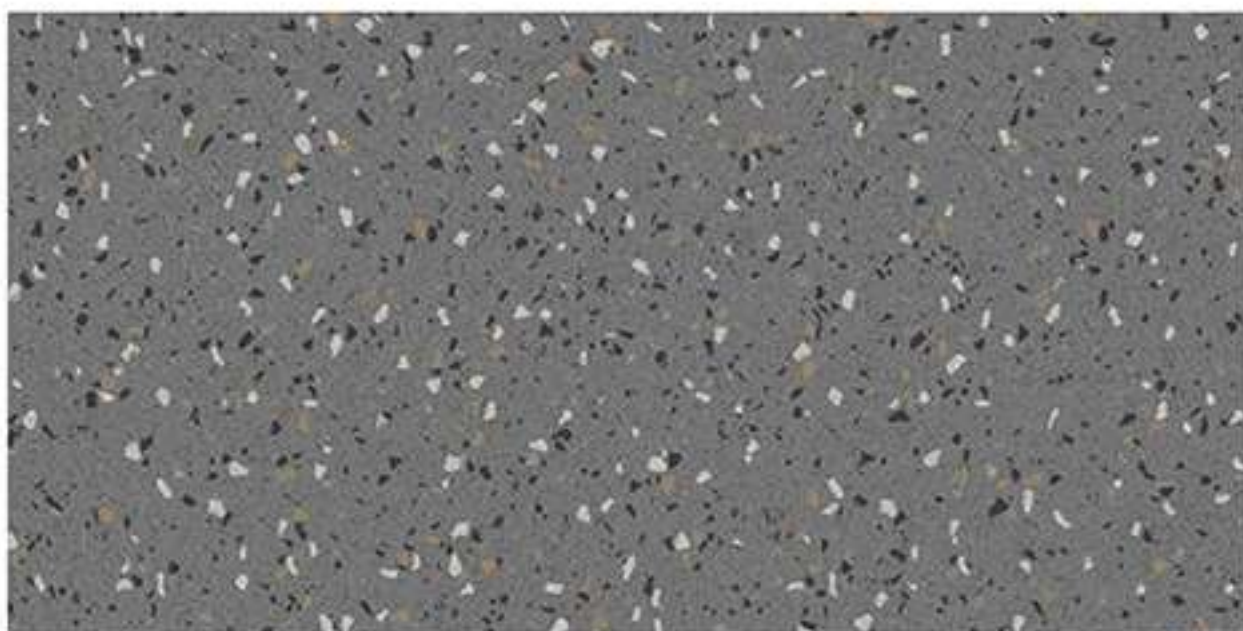

Terrazzo Kota
Matt Full Body

Terrazzo Grigio
Matt Full Body

Ceppo Gris

Ceppo Bianco

Ceppo Clay

Ceppo Nero

Chepostone
Smoke
600x1200

Chepostone
Bianco
600x1200

Chepostone
Smoke
600x1200

Chepostone
Beige
600x1200

Mosaic Mountain
Full Body

Mosaic Bianco
Full Body

Mosaic Grey
Full Body

Mosaic Black
Diamond Full Body

ROYAL TERRA
SYMPHONY IVORY

ROYAL TERRA
SYMPHONY NERO