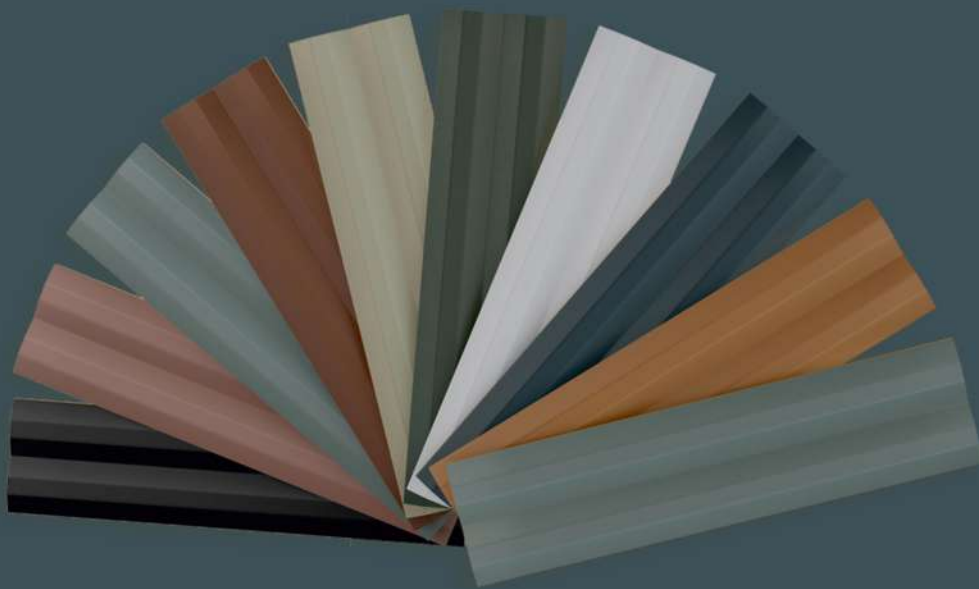

75x300mm / Matt

SINCE 1962

We design your space

SINCE 1962

Smooth and authentic. A uniquely genuine sensation is created by the incredibly authentic veins and shades of colour, perfect for guaranteeing a beautifully smooth overall effect.