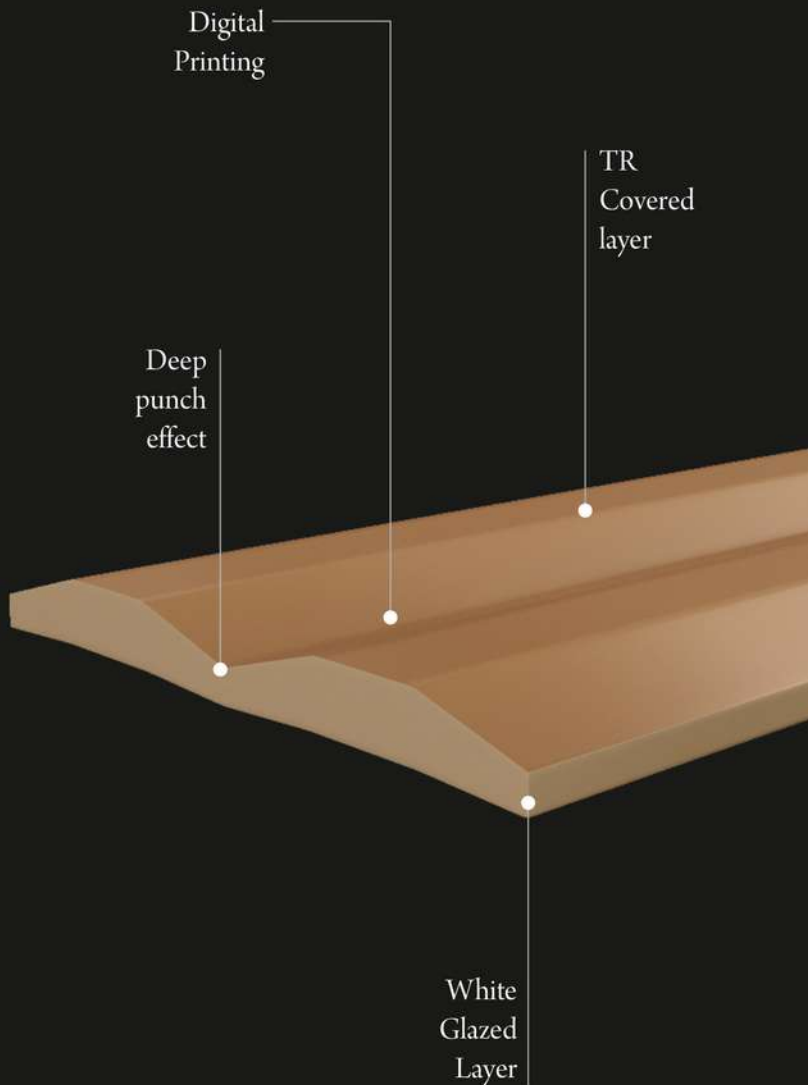

The above-mentioned figures can help you understand the fitting aspects of these decorative tiles and set an angle of new styling ideas.

Inject this exceptional style to your ambiance that brings a soft & subtle appearance that is just eye-catching!

Features

DIGITAL
PRINTING

DEEP
PUNCH
EFFECT

SCRATCH
PROOF

RECTIFIED

MATT &
GLOSSY

ECO
FRIENDLY

Over the past decade, digitally printed tiles have established a permanent place in the tile manufacturing industry. These tiles splash a wide range of above-mentioned features that makes the usage of these tiles much more appealing, trending, and comfortable in use.