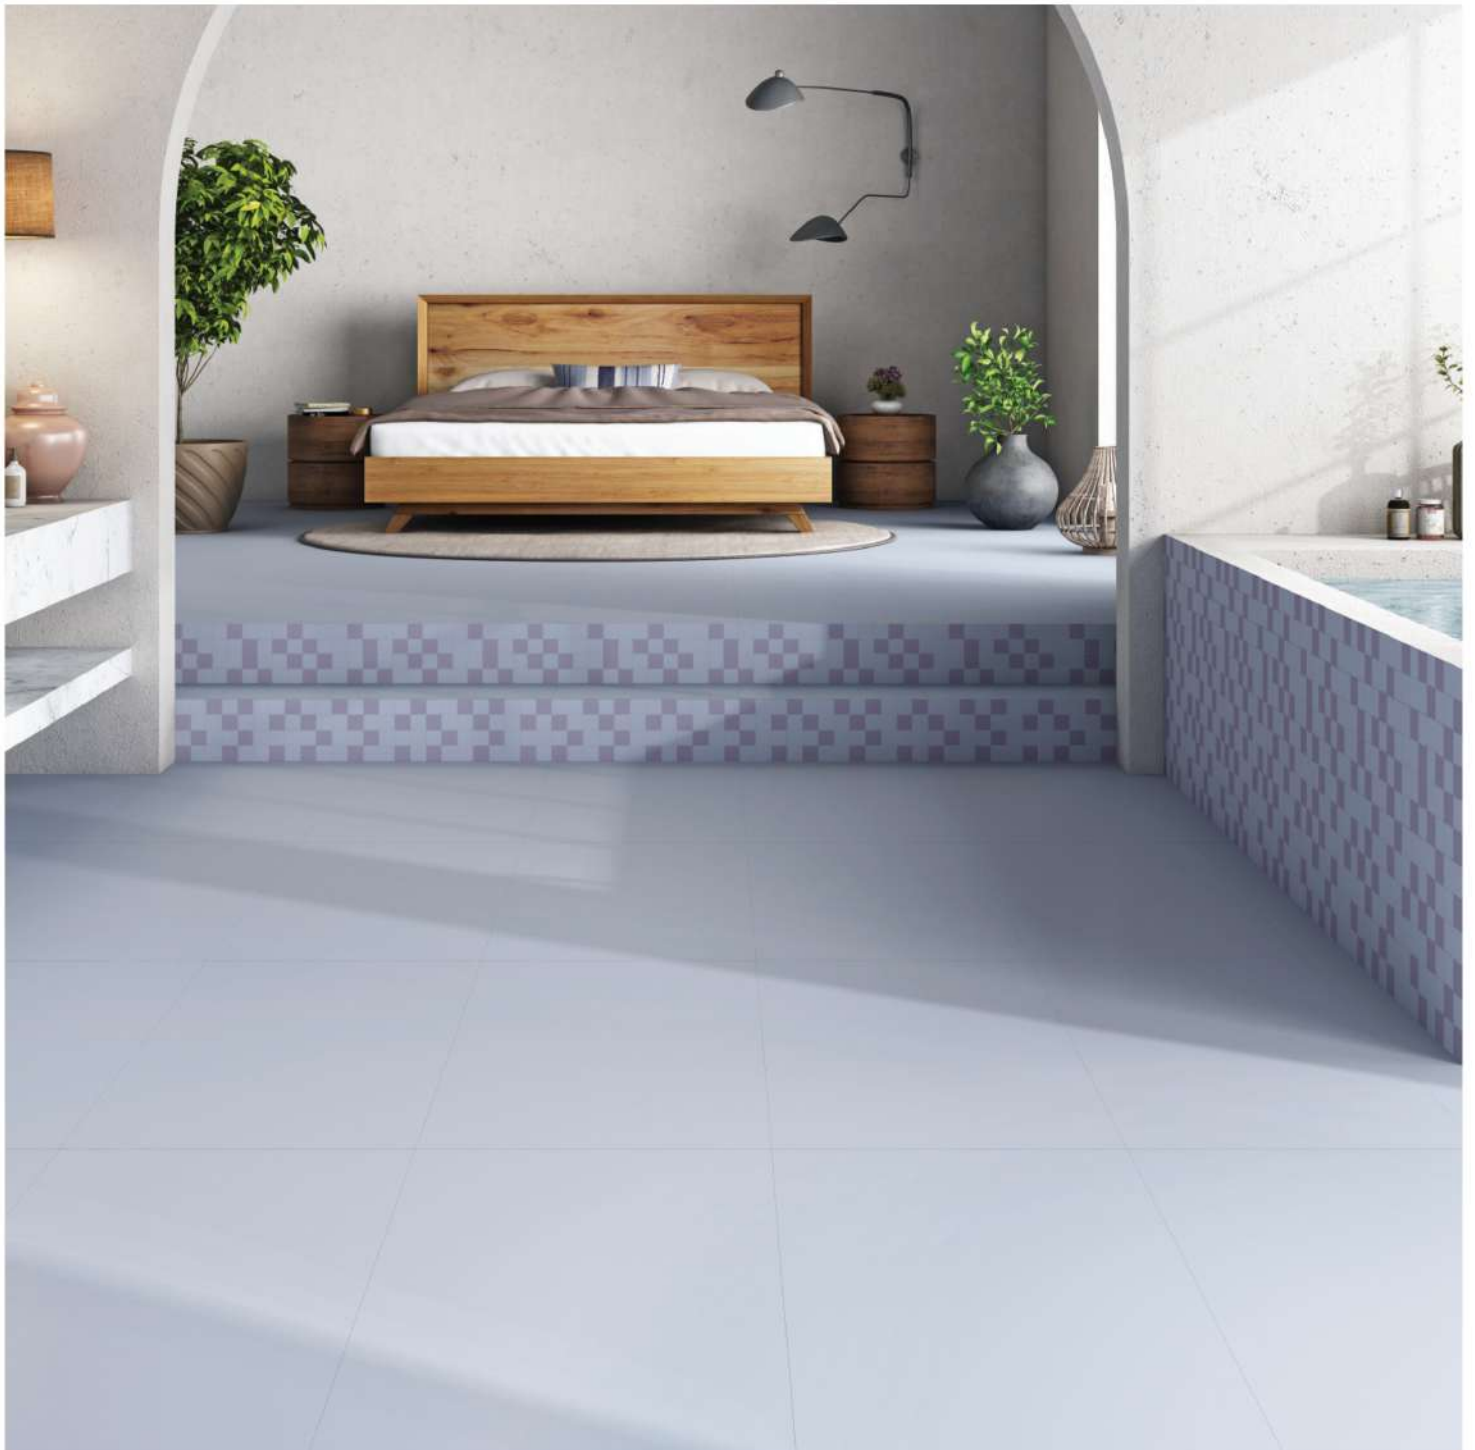

Fully
Strength

Small Amount
of Grout

Temperature
Resistance

Frost
Resistance

SKY

MATT FINISH