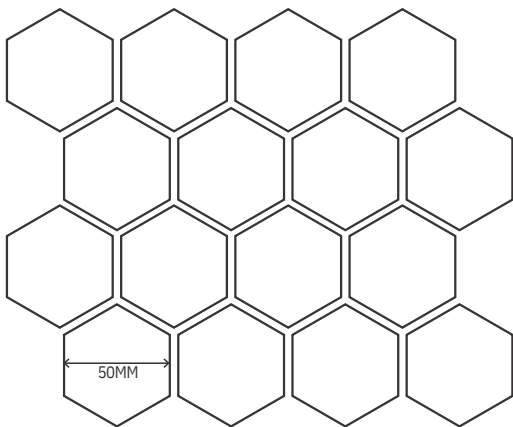

Brick Pattern (Horizontal)

ES 51(B)

ES 05(A)

ES 06 (A)

ES 42 A
Size: 149mmx85mm

ES 51
Size: 149mmx85mm

ES 104 A
Size: 149mmx85mm

ES 54 A
Size: 97mmx111mm

ES 06 (A)
Size: 97mmx111mm

ES 05 A
Size: 97mmx111mm

ES 04 A
Size: 97x111mm

Available in 50mm and 100mm

Available in 50mm and 100mm

Available in 50mm and 100mm

ES 56
Size: 100mmx100mm

ES 32 B
Size: 100mmx100mm