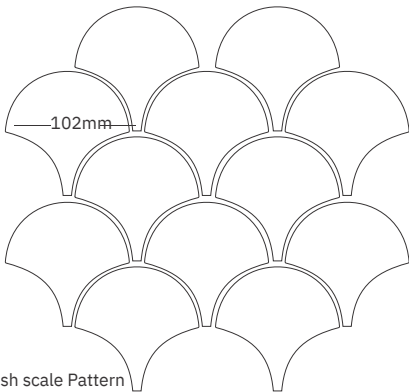

EV303

EV304

FLAME (73mmx73mm)

TILE SIZE : 32MM X32MM

TILE SIZE : 50MM X50MM

TILE SIZE : 75MM X75MM

TILE SIZE : 100MM X100MM

Fish scale Pattern

Hexagon Pattern

Hexagon Pattern

TILE SIZE : 48MM X 48MM (36 pcs per sheet)
 SHEET SIZE : 282 X 282 MM (APPROX)
 GAP : 3 MM (APPROX)
 PACKING : MESH MOUNTED
 STANDARD BOX PACKING

TILE SIZE : 73MM X 73MM (16 pcs per sheet)
 SHEET SIZE : 300 X 300 MM (APPROX)
 GAP : 5 MM (APPROX)
 PACKING : MESH MOUNTED
 STANDARD BOX PACKING