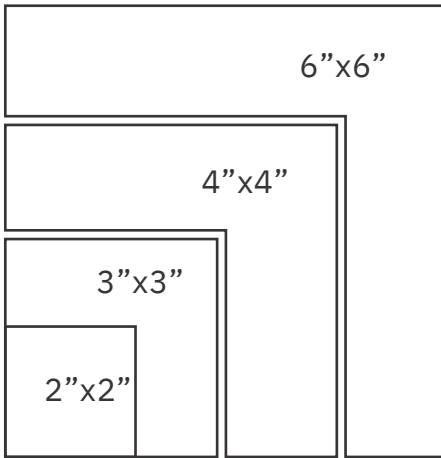

EV303

EV304

FLAME (73mmx73mm)

TILE SIZE : 32MM X32MM

TILE SIZE : 50MM X50MM

TILE SIZE : 75MM X75MM

TILE SIZE : 100MM X100MM

Fish scale Pattern

Hexagon Pattern

Hexagon Pattern

TILE SIZE : 48MM X 48MM (36 pcs per sheet)
 SHEET SIZE : 282 X 282 MM (APPROX)
 GAP : 3 MM (APPROX)
 PACKING : MESH MOUNTED
 STANDARD BOX PACKING

TILE SIZE : 73MM X 73MM (16 pcs per sheet)
 SHEET SIZE : 300 X 300 MM (APPROX)
 GAP : 5 MM (APPROX)
 PACKING : MESH MOUNTED
 STANDARD BOX PACKING