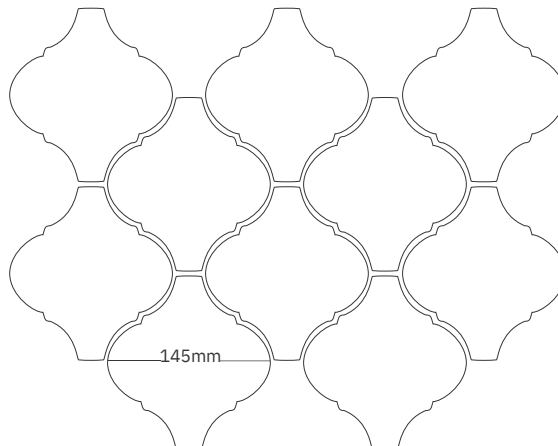

EV303

EV304

FLAME (73mmx73mm)

TILE SIZE : 32MM X32MM

TILE SIZE : 50MM X50MM

TILE SIZE : 75MM X75MM

TILE SIZE : 100MM X100MM

Fish scale Pattern

Hexagon Pattern

Hexagon Pattern

TILE SIZE : 48MM X 48MM (36 pcs per sheet)
 SHEET SIZE : 282 X 282 MM (APPROX)
 GAP : 3 MM (APPROX)
 PACKING : MESH MOUNTED
 STANDARD BOX PACKING

TILE SIZE : 73MM X 73MM (16 pcs per sheet)
 SHEET SIZE : 300 X 300 MM (APPROX)
 GAP : 5 MM (APPROX)
 PACKING : MESH MOUNTED
 STANDARD BOX PACKING