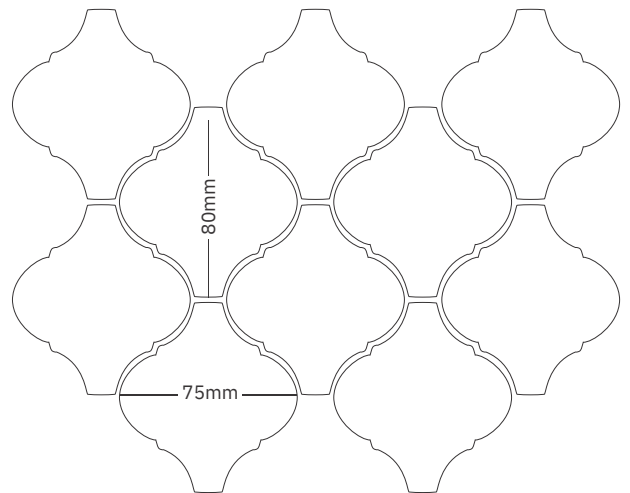

Hexagon Pattern

Hexagon Pattern

TILE SIZE : 48MM X 48MM (36 pcs per sheet)
 SHEET SIZE : 282 X 282 MM (APPROX)
 GAP : 3 MM (APPROX)
 PACKING : MESH MOUNTED
 STANDARD BOX PACKING

TILE SIZE : 73MM X 73MM (16 pcs per sheet)
 SHEET SIZE : 300 X 300 MM (APPROX)
 GAP : 5 MM (APPROX)
 PACKING : MESH MOUNTED
 STANDARD BOX PACKING

Brick Pattern (Horizontal)

ES 51(B)

ES 05(A)

ES 06 (A)

ES 42 A
Size: 149mmx85mm

ES 51
Size: 149mmx85mm

ES 104 A
Size: 149mmx85mm

ES 54 A
Size: 97mmx111mm

ES 06 (A)
Size: 97mmx111mm

ES 05 A
Size: 97mmx111mm

ES 04 A
Size: 97x111mm

Available in 50mm and 100mm

Available in 50mm and 100mm

Available in 50mm and 100mm

ES 56
Size: 100mmx100mm

ES 32 B
Size: 100mmx100mm

ES 22 A
Size: 100mmx100mm

ES 15
Size: 100mmx100mm

ES 33 A
Size: 100mmx100mm

HP 01

HP 02

HP 02

HP 04

HP 05