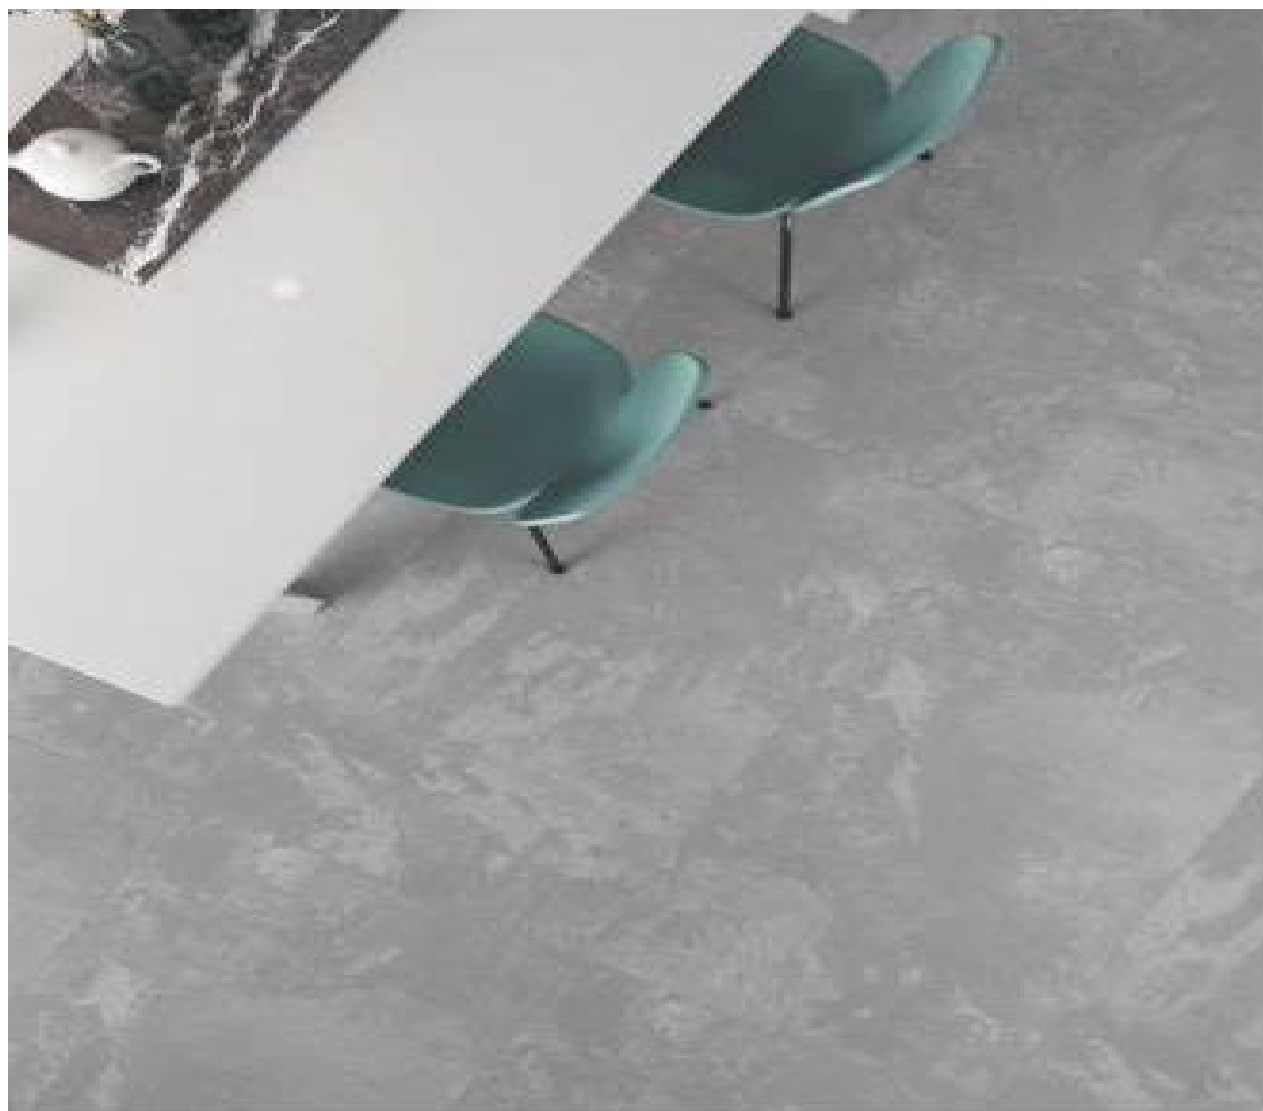

DARK SHADOW
2220 D

THAR COAL 2221 D

THAR SAND 2222 D

THAR SMOKE 2223 D

THAR STREAM 2224
D

THAR WOOD 2225D

THE STONE PEOPLE

D - 200, Marble Market,
Mansarovar Garden,
New Delhi - 110015.
INDIA.