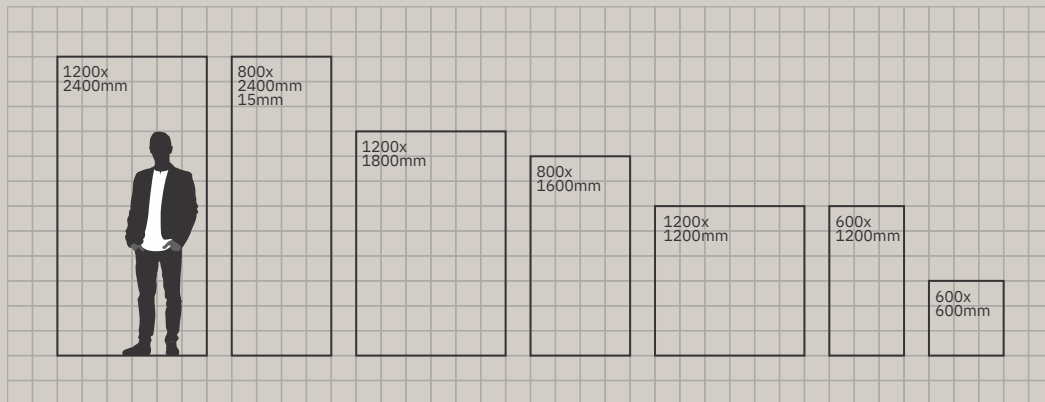

INTRODUCTION

1200x2400mm

Simero brings a grand collection of tiles that are available in various sizes. These tiles are designed to create grand urban spaces with their incredible designs and exceptional styles. The 1200x2400mm slabs by Simero

create the best experience when it comes to the decor of a space. Its mighty size and various design options let you customize every surface of a place and create an interior that you have always dreamed about!

**ONE LOCATION,
VARIED SIZE OPTIONS.**